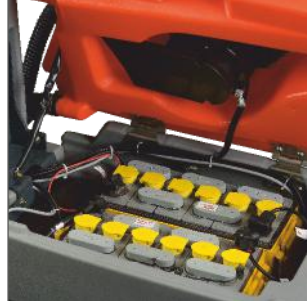

RootsScrub B 4560

Battery Operated Automatic Scrubber Drier

B 4560

Twin brush with 600 mm scrub width, easy to operate,
2400 m² cleanliness/hour

Roots -
Perfect from
product
to service

RootsScrub B 4560 up to 2,400 m² cleanliness/hour.

- Easy guidance, excellent steering and high degree of maneuverability
- Self propelled
- Optimum vacuuming of dirt water even when negotiating corners thanks to the straight squeegee with spring suspension
- Excellent view of the control panel
- Optimum view of the working area and protruding brush head
- Easy cleaning of aisles & corners
- Brushes and Squeegee lips can be exchanged without tools
- Extremely tough
- Service friendly
- Non-corrosive, robust rotomould tanks are resistant to damage
- Off board charger available as standard
- Easy access to all components

Ergonomic handle for operators of any height. Excellent view of the area to be cleaned. Soft touch buttons for selection of operation. LCD panel with display of hour meter, battery level.

Large capacity battery pack

Professional self levelling Squeegee Ensuring Excellent performance

Brushes can be changed quickly without the need for any tools.

Description	Units	Values
Scrubbing width	mm	600
Effective Suction Width	mm	850
Theoretical area coverage	m ² /h	2400
Working Speed, up to	km/h	4
Battery Rating	V / Ah	12/96
Airflow rate	L/sec	28
Vacuum Pressure	mm of H ₂ O	1087
Power Supply	V	24
Total Power	W	1000
Brush Motor	W	720
Vacuum Motor power	W/A	420/17.5
No. of brushes	No.	2
Diameter of brush	mm	330
Brush Speed	rpm	180
Brush load	kg	30
Fresh water tank	L	45
Dirty water tank	L	45
Dimensions (L x W x H)	mm	1400x720x1140
Total Weight Empty/with battery	kg	97/210
Total Weight ready to Operate	kg	255