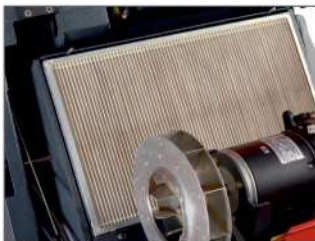

The side broom sweeps dust and debris from corners, directly into the path of the wide main broom

Ergonomic handle

Easy to use controls

Easy access to broom adjustment system

High efficiency panel filter

Hopper locking mechanism

The dirt hopper can be dismantled and mounted easily

Maintenance free batteries and direct access to all points requiring daily maintenance

Description	Units	Values
Sweeping Width (without side broom)	mm	500
Sweeping Width (with side broom)	mm	700
Theoretical area coverage with one side broom	m ² /h	3525
Filter Area	m ²	1.6
Total Power	W	550
Dirt Hopper capacity	L	35
Working Speed	km/h	5
Battery Rating	V/A	24/36
Dimensions (L x W x H)	mm	1300 x 810 x 680
Weight, ready to operate	kg	135