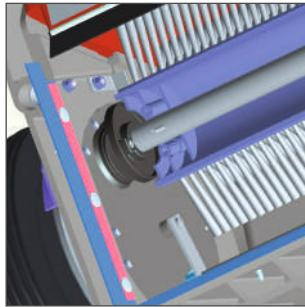

Roots Flipper+

Manual Sweeper

FLIPPER +

Extremely maneuverable, compact,
easy to operate, 2600 m² cleanliness/hour

Roots -
Perfect from
product
to service

The hand-pushed sweeping machine “Roots Flipper +” 10 times quicker than a traditional broom!

The Flipper⁺ is an intelligent solution for quick and easy cleaning. The dust is swept and collected into a self collecting hopper with the aid of the main broom and the side broom. The broom chamber is completely sealed with rubber sealing aprons which ensure absolutely pollution-free sweeping. Its compact design fits through any standard door and can be used indoor and outdoor.

HOPPER

Sturdy, rust-free, light-weight, hopper fitted with a handle, aids in the easy disposal of the collected materials.

ANTI-WRAP TECHNOLOGY

The new innovative anti-wrap technology incorporated, prevents threads, wires and long thin materials to get wound on the brush shaft thus providing non-stop sweeping performance.

BRUSH ADJUSTMENT

The brush pressure adjustment knob and the brush pressure reading scale enables the optimum adaptation of the brushes to all floor conditions and types of dirt

SPLIT-HALF BRUSHES

The newly designed split-half brooms ensures easy replacement and cleaning of the brush and bristles.