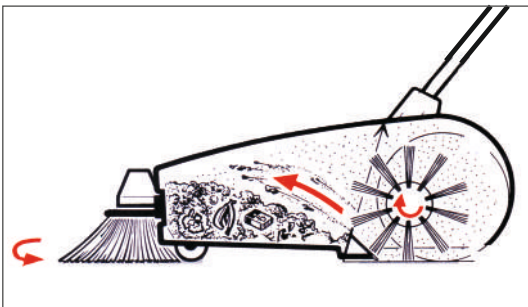

The Flipper⁺ is an intelligent solution for quick and easy cleaning. The dust is swept and collected into a self collecting hopper with the aid of the main broom and the side broom. The broom chamber is completely sealed with rubber sealing aprons which ensure absolutely pollution-free sweeping. Its compact design fits through any standard door and can be used indoor and outdoor.

HOPPER

Sturdy, rust-free, light-weight, hopper fitted with a handle, aids in the easy disposal of the collected materials.

ANTI-WRAP TECHNOLOGY

The new innovative anti-wrap technology incorporated, prevents threads, wires and long thin materials to get wound on the brush shaft thus providing non-stop sweeping performance.

BRUSH ADJUSTMENT

The brush pressure adjustment knob and the brush pressure reading scale enables the optimum adaptation of the brushes to all floor conditions and types of dirt

SPLIT-HALF BRUSHES

The newly designed split-half brooms ensures easy replacement and cleaning of the brush and bristles.

The side broom sweeps dust and debris from corners, directly into the path of the wide main broom, which in turn flips the same into the large self collecting hopper.

HANDLE

The ergonomic design provides optimum position of the handle for each operator. Handle can simply be changed around to suit the position that's most comfortable to all operators.